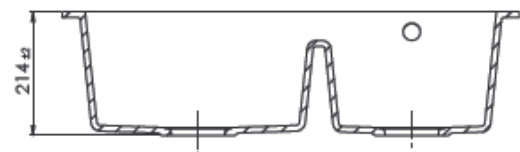

BIANCO

Model: WAL-ZYB_X203

DIMENSIONS - 790x510x214 mm

KEY DATA

Series	Bianco
Model	WAL-ZYB_X203
Material	80% German quartz and 20% resin
Hygiene Technology	Silver Ions providing Anti-microbial protection against mould, bacteria and yeasts
Fixings	Retaining Clips supplied
Cut-out	Instructions provided in the box
Waste	2 x 90mm basket waste with overflow, DN50 Outlet
Tap Holes	Tap Holes are provided upon request, detailed instructions are included for the installer to drill these to suit onsite
Pop-up Basket Strainer Waste	Included
Weight net	17 kg
Volume	8518 cm ³
Bowl Size	430 x 390 x 214
Second Bowl Size	381 x 287 x 214
Carton Size	970 x 580 x 290
Warranty	Lifetime warranty (refer to wallabycorp.com for conditions of warranty)

LEGEND

REVERSIBLE

CABINET DIMENSIONS

FLUSHMOUNT

UNDERMOUNT

WASTE INCLUDED

SINGLE BOWL

1,5 BOWL

DOUBLE BOWL

STANDARD OVERFLOW

SHORT OVERFLOW

TWO-SIDED OVERFLOW

NO OVERFLOW
STANDARD COLOURS

WHITE

LIGHT BEIGE

SAND