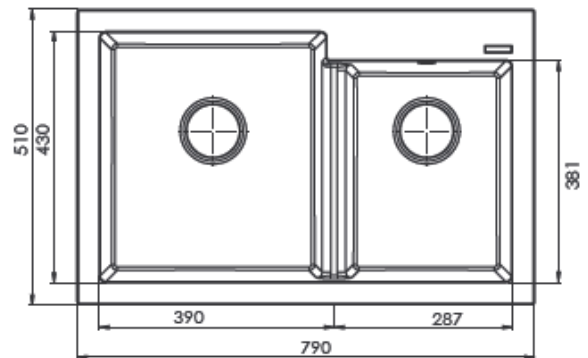

BIANCO

Model: WAL-ZYB_X203

DIMENSIONS - 790x510x214 mm

KEY DATA

Series	Bianco
Model	WAL-ZYB_X203
Material	80% German quartz and 20% resin
Hygiene Technology	Silver Ions providing Anti-microbial protection against mould, bacteria and yeasts
Fixings	Retaining Clips supplied
Cut-out	Instructions provided in the box
Waste	2 x 90mm basket waste with overflow, DN50 Outlet
Tap Holes	Tap Holes are provided upon request, detailed instructions are included for the installer to drill these to suit onsite
Pop-up Basket Strainer Waste	Included
Weight net	17 kg
Volume	8518 cm ³
Bowl Size	430 x 390 x 214
Second Bowl Size	381 x 287 x 214
Carton Size	970 x 580 x 290
Warranty	Lifetime warranty (refer to wallabycorp.com for conditions of warranty)

LEGEND

REVERSIBLE

CABINET DIMENSIONS

FLUSHMOUNT

UNDERMOUNT

WASTE INCLUDED

SINGLE BOWL

1,5 BOWL

GREY METALLIC

GRAPHITE

BLACK METALLIC

Please refer to our website for the full colour range

*Please note measurements are within 2-3mm of factory tolerance. Made in accordance with EN 13310 standard. It is advisable to check dimensions of physical products when measuring prior to installation.