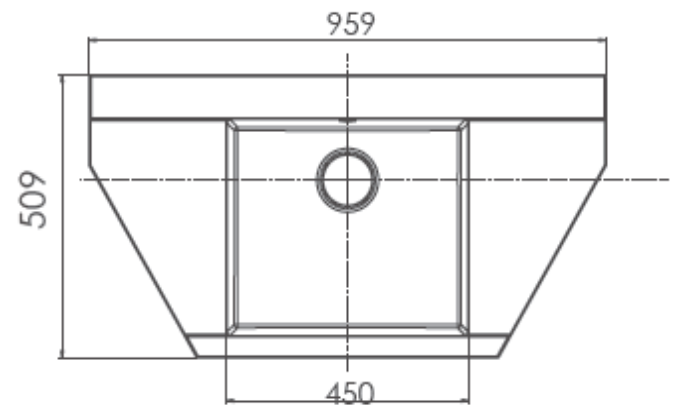

# ZERO

Model: WAL-ZYZ\_X213

DIMENSIONS - 960x510x194 mm

Model: WAL-ZYZ\_X653

*\*available upon request*

DIMENSIONS - 959x509x194 mm

## KEY DATA

Series	Zero
Model	WAL-ZYZ_X213
Material	80% German quartz and 20% resin
Hygiene Technology	Silver Ions providing Anti-microbial protection against mold, bacteria and yeasts
Fixings	Retaining Clips supplied
Cut-out	Instructions provided in the box
Waste	1 x 90mm Basket wastes with overflow, DN50 Outlet
Tap Holes	Tap Holes are provided upon request, detailed instructions are included for the installer to drill these to suit onsite
Weight net	15 kg
Bowl Size	447x 391x 180
Carton Size	1000x 550x 230
Warranty	Lifetime warranty (refer to wallabycorp.com for conditions of warranty)

Series	Zero
Model	WAL-ZYZ_X653
Material	80% German quartz and 20% resin
Hygiene Technology	Silver Ions providing Anti-microbial protection against mold, bacteria and yeasts
Fixings	Retaining Clips supplied
Cut-out	Instructions provided in the box
Waste	1 x 90mm Basket wastes with overflow, DN50 Outlet
Tap Holes	Holes are provided upon request, detailed instructions are included for the installer to drill these to suit onsite
Weight net	15 kg
Bowl Size	450x 391x 180
Carton Size	1000x 550x 230
Warranty	Lifetime warranty (refer to wallabycorp.com for conditions of warranty)

**LEGEND**

REVERSIBLE

CABINET DIMENSIONS

FLUSHMOUNT

UNDERMOUNT

WASTE INCLUDED

SINGLE BOWL

1,5 BOWL