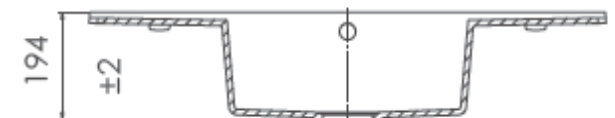

# ZERO

Model: WAL-ZYZ\_X213

DIMENSIONS - 960x510x194 mm

Model: WAL-ZYZ\_X653

*\*available upon request*

DIMENSIONS - 959x509x194 mm

## KEY DATA

Series	Zero
Model	WAL-ZYZ_X213
Material	80% German quartz and 20% resin
Hygiene Technology	Silver Ions providing Anti-microbial protection against mold, bacteria and yeasts
Fixings	Retaining Clips supplied
Cut-out	Instructions provided in the box
Waste	1 x 90mm Basket wastes with overflow, DN50 Outlet
Tap Holes	Tap Holes are provided upon request, detailed instructions are included for the installer to drill these to suit onsite
Weight net	15 kg
Bowl Size	447x 391x 180
Carton Size	1000x 550x 230
Warranty	Lifetime warranty (refer to wallabycorp.com for conditions of warranty)

Series	Zero
Model	WAL-ZYZ_X653
Material	80% German quartz and 20% resin
Hygiene Technology	Silver Ions providing Anti-microbial protection against mold, bacteria and yeasts
Fixings	Retaining Clips supplied
Cut-out	Instructions provided in the box
Waste	1 x 90mm Basket wastes with overflow, DN50 Outlet
Tap Holes	Holes are provided upon request, detailed instructions are included for the installer to drill these to suit onsite
Weight net	15 kg
Bowl Size	450x 391x 180
Carton Size	1000x 550x 230
Warranty	Lifetime warranty (refer to wallabycorp.com for conditions of warranty)