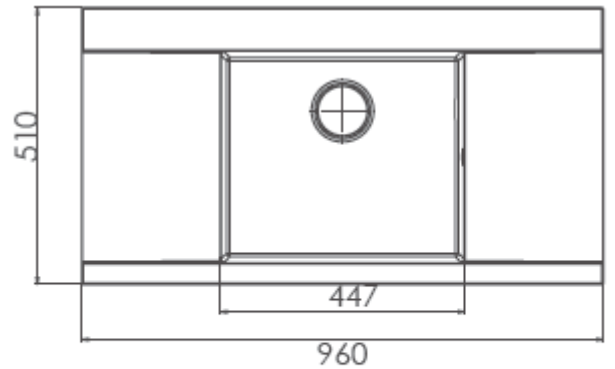

# ZERO

Model: WAL-ZYZ\_X213

DIMENSIONS - 960x510x194 mm

Model: WAL-ZYZ\_X653

*\*available upon request*

DIMENSIONS - 959x509x194 mm

## KEY DATA

Series	Zero
Model	WAL-ZYZ_X213
Material	80% German quartz and 20% resin
Hygiene Technology	Silver Ions providing Anti-microbial protection against mold, bacteria and yeasts
Fixings	Retaining Clips supplied
Cut-out	Instructions provided in the box
Waste	1 x 90mm Basket wastes with overflow, DN50 Outlet
Tap Holes	Tap Holes are provided upon request, detailed instructions are included for the installer to drill these to suit onsite
Weight net	15 kg
Bowl Size	447x 391x 180
Carton Size	1000x 550x 230
Warranty	Lifetime warranty (refer to wallabycorp.com for conditions of warranty)

Series	Zero
Model	WAL-ZYZ_X653
Material	80% German quartz and 20% resin
Hygiene Technology	Silver Ions providing Anti-microbial protection against mold, bacteria and yeasts
Fixings	Retaining Clips supplied
Cut-out	Instructions provided in the box
Waste	1 x 90mm Basket wastes with overflow, DN50 Outlet
Tap Holes	Holes are provided upon request, detailed instructions are included for the installer to drill these to suit onsite
Weight net	15 kg
Bowl Size	450x 391x 180
Carton Size	1000x 550x 230
Warranty	Lifetime warranty (refer to wallabycorp.com for conditions of warranty)

**LEGEND**

REVERSIBLE

CABINET DIMENSIONS

FLUSHMOUNT

UNDERMOUNT

WASTE INCLUDED

SINGLE BOWL

1,5 BOWL